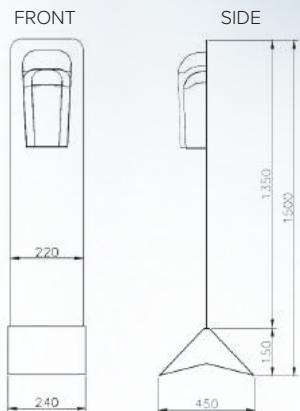

Model: SDME-SSS150/SLIM/AHD - SHIELDme

Size: 220mm W x 1500mm H

Material: White RAL9010 Powder Coated
C/W SHIELDme Hand Sanitizing Dispenser

Automatic Hand Disinfecting Dispenser
(SDME AHDD1000)

- ✔ Kills 99.99% of viruses and bacteria
- ✔ Non irritant
- ✔ Contains no alcohol
- ✔ Safe for humans
- ✔ Non flammable
- ✔ Eco friendly